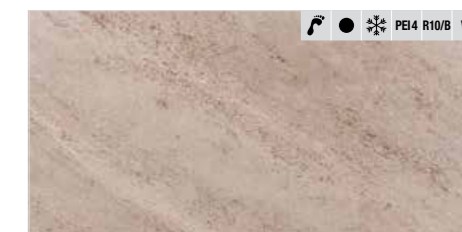

GO.923435 FINESTONE WHITE 30 × 60 359,-/m<sup>2</sup>

GO.923434 FINESTONE LIGHT GREY 30 × 60 359,-/m<sup>2</sup>

GO.923432 FINESTONE BEIGE 30 × 60 359,-/m<sup>2</sup>

GO.923433 FINESTONE BROWN 30 × 60 359,-/m<sup>2</sup>