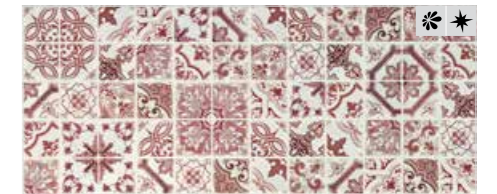

GO.922841.KS BLOSSOM BEIGE DC PATCHWORK
25 x 60 219,-/ks